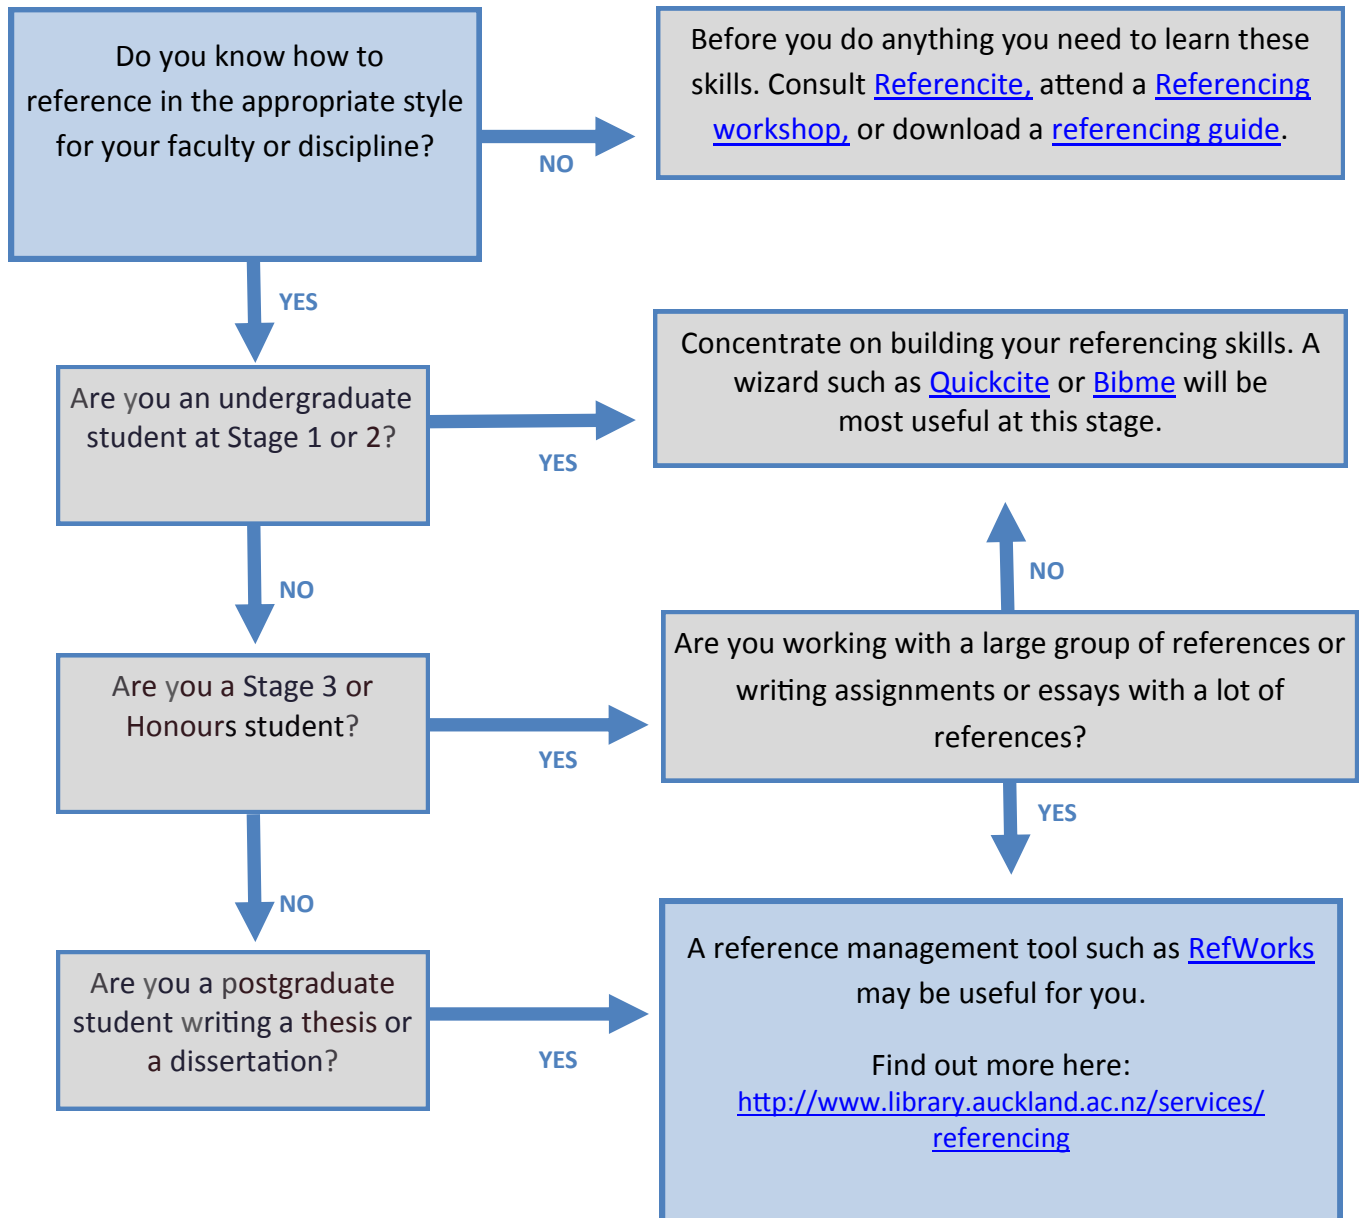

Should I use a Reference Management Tool?

PLEASE NOTE: These recommendations are always dependent upon the advice of your supervisor or course co-ordinator.

The Library's Referencing page is at: <http://www.library.auckland.ac.nz/services/referencing>